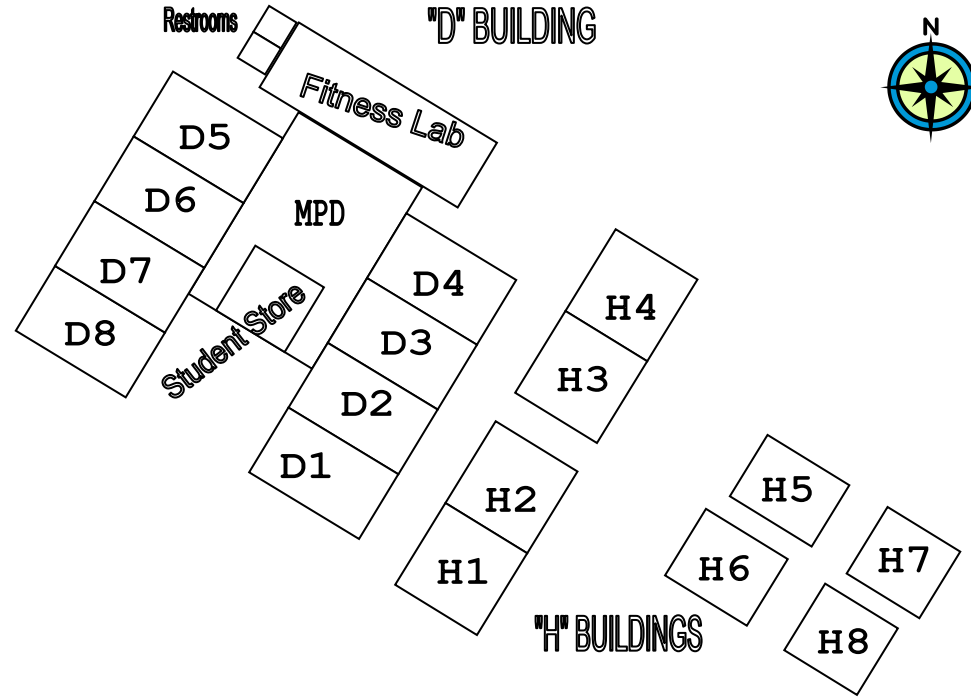

"E" BUILDING

UPPER QUAD

"D" BUILDING

"C" BUILDING

LOWER QUAD

"B" BUILDING

"G" BUILDINGS

Ramona Middle School
 3490 Ramona Ave.
 La Verne, CA 91750
 (909) 971-8260