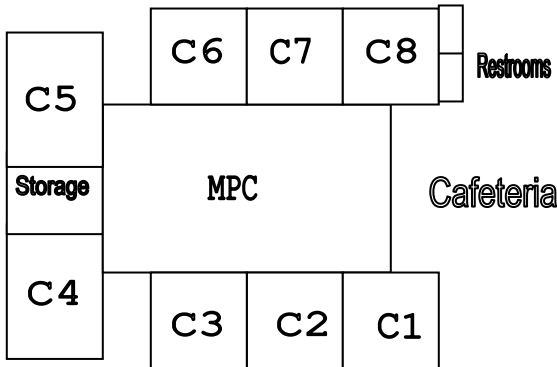

"E" BUILDING

UPPER QUAD

"D" BUILDING

"C" BUILDING

LOWER QUAD

"B" BUILDING

"G" BUILDINGS

Ramona Middle School
 3490 Ramona Ave.
 La Verne, CA 91750
 (909) 971-8260